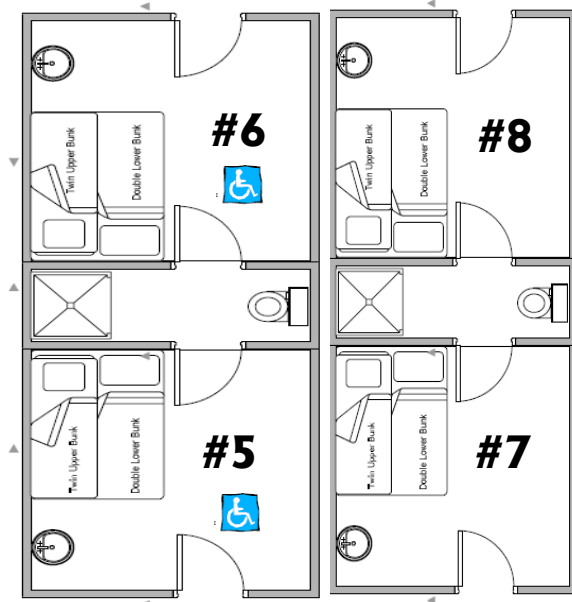

# MADRONE LODGE LAYOUT

\*Pool Side\*

\*Berrypatch side\*